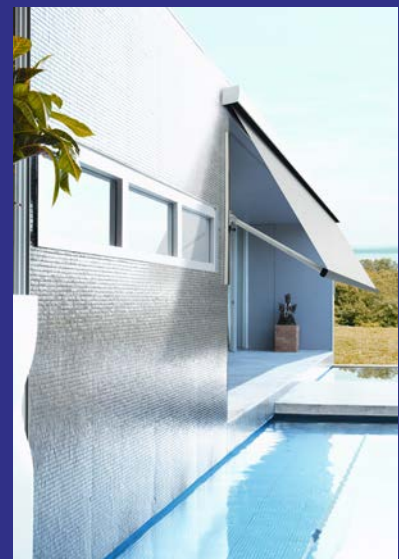

Pivot Arm Awnings Information

Pivot Arm Awnings are an effective option for any hard to reach windows, and work for most styles of windows, in any location. The way the Pivot Arm Awning works is they pivot in an arc, this makes the fabric extend and retract across the entire window span. This will shade the window but also allows space between the window and the awning, which allows the air to circulate quite effectively through your home, and it also ensures you can still open your windows to let that summer breeze in.

Awnings are a great outdoor blind, with various styles to suit your needs. Awnings can help you maximise your heat and light protection, helping to reduce bills, they can reflect up to 70% of heat before it touches the window. If you install awnings to each window of your property, it can help to reduce your energy bills. Awnings can be used to protect your windows and entertaining spaces from the elements, along with the protection of your home carpets and furnishings from being faded by the sun.

You have different fabric options available for the styles of awnings that we provide: Canvas, Acrylic, or Mesh

If you don't like the Pivot Arm Awning there are many other options available through The Blind Man Company such as: Convertible, Fixed Guide, Multistop, Automatic, Folding Arm, Patio Awnings & Zipscreens.

Both images have been provided by Acmeda

Operational options available:

Crank operation, Internal Cord, Spring Operation or motorisation. Each style of awning available comes with the various operational styles, as mentioned above.

For more information on the Awnings and the services we have available email us at:

sales@theblindmancompany.com.au or call us on 02 6241 8887

Office Opening Hours:

Monday to Friday: 9am close 4pm

Saturday: 10am close 2.30pm

Closed Public Holidays